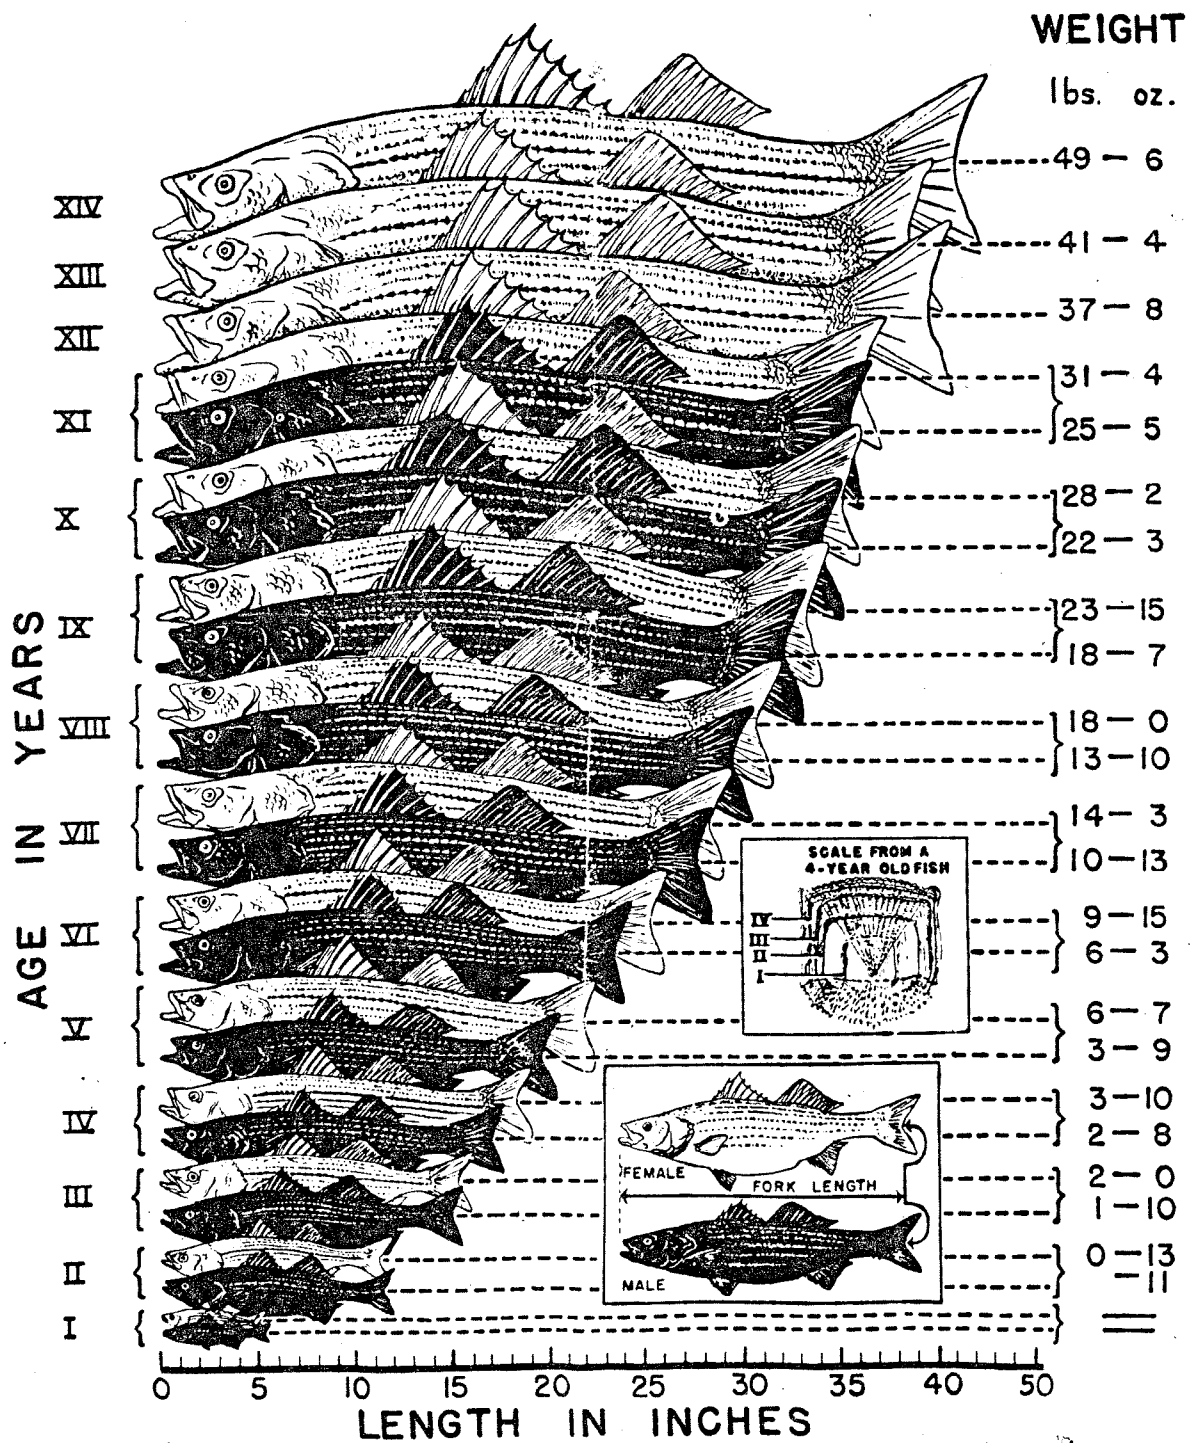

# AVERAGE LENGTH AND WEIGHT OF STRIPED BASS, *ROCCUS SAXATILIS*, AT DIFFERENT AGES

Alice Jane Mansueti